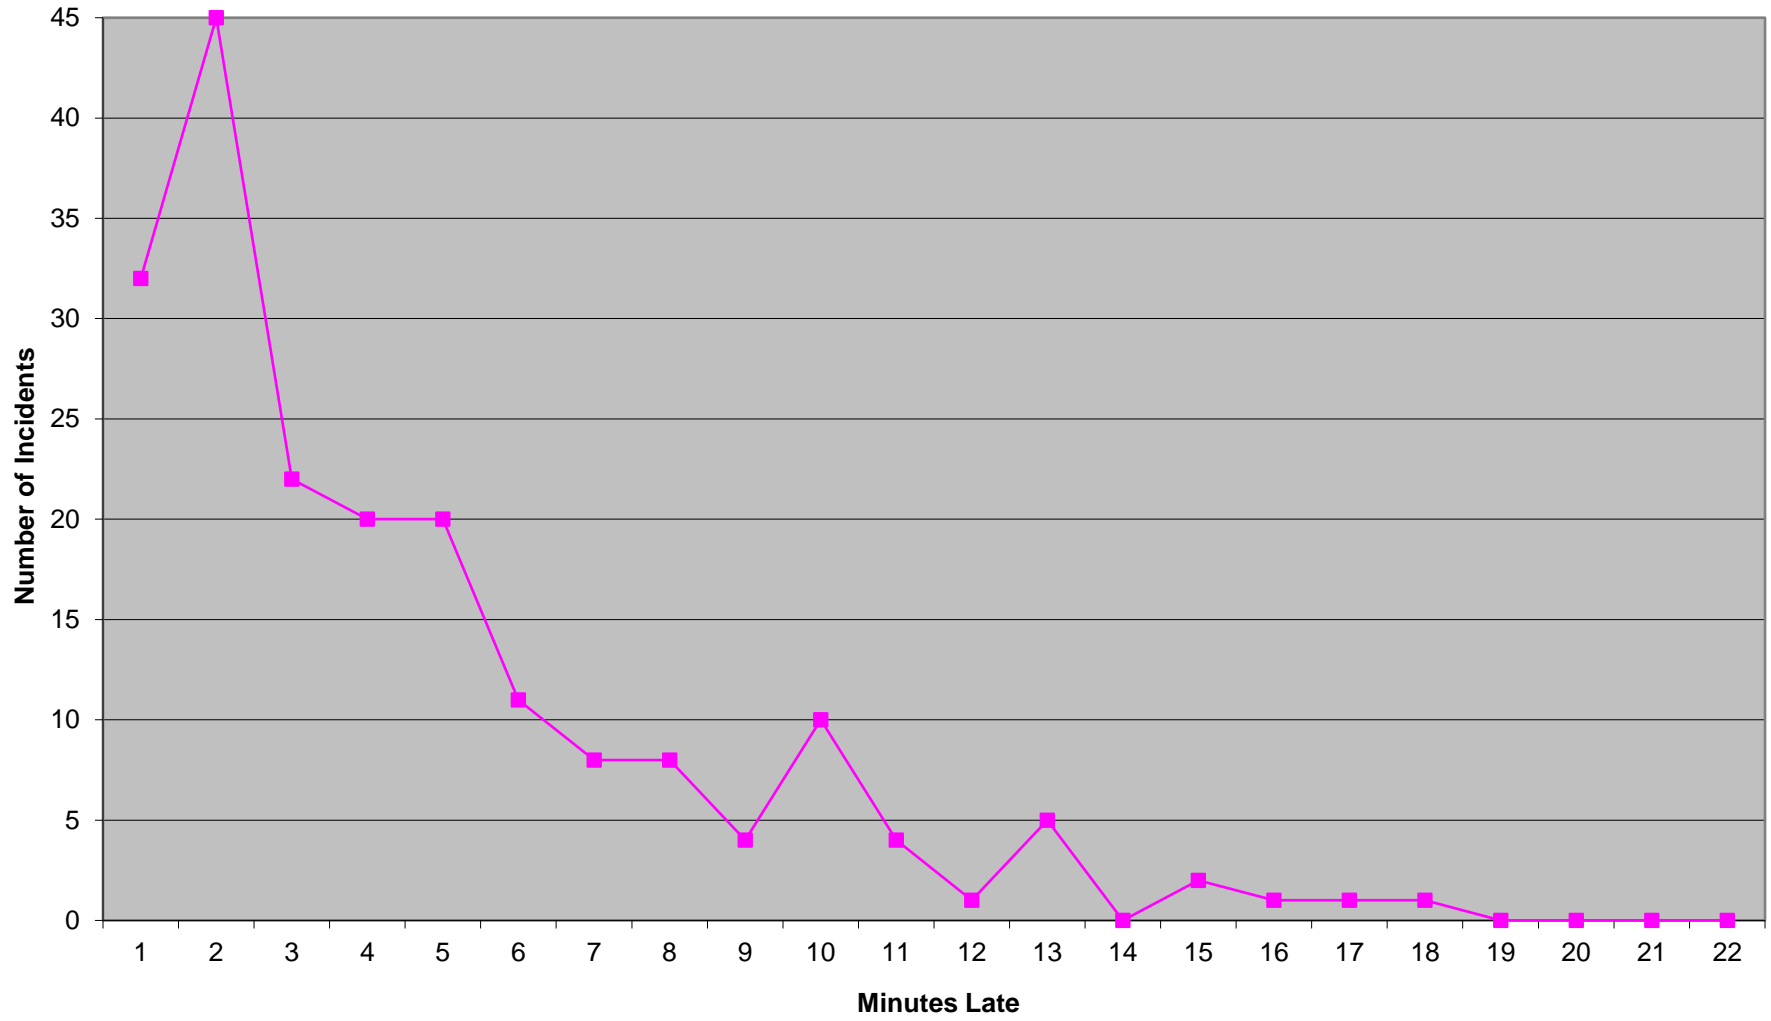

### Western Division Priority 1 Late Calls November 2016