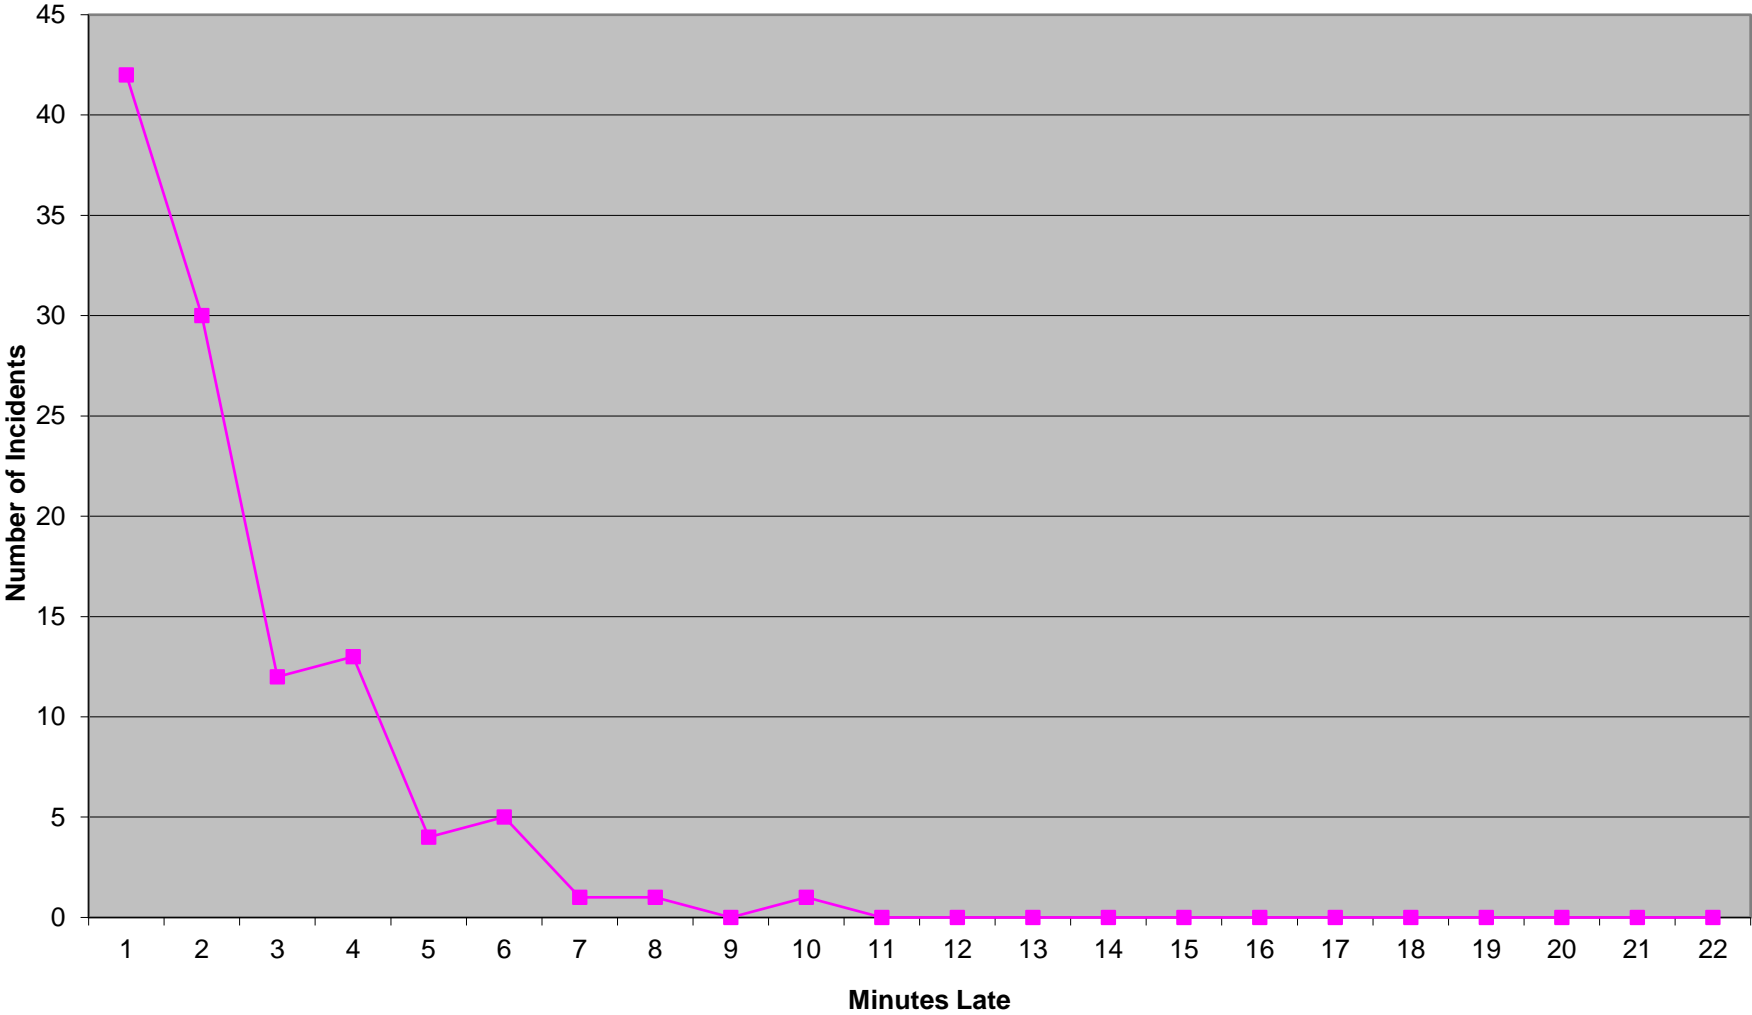

### Western Division Priority 1 Late Calls November 2016